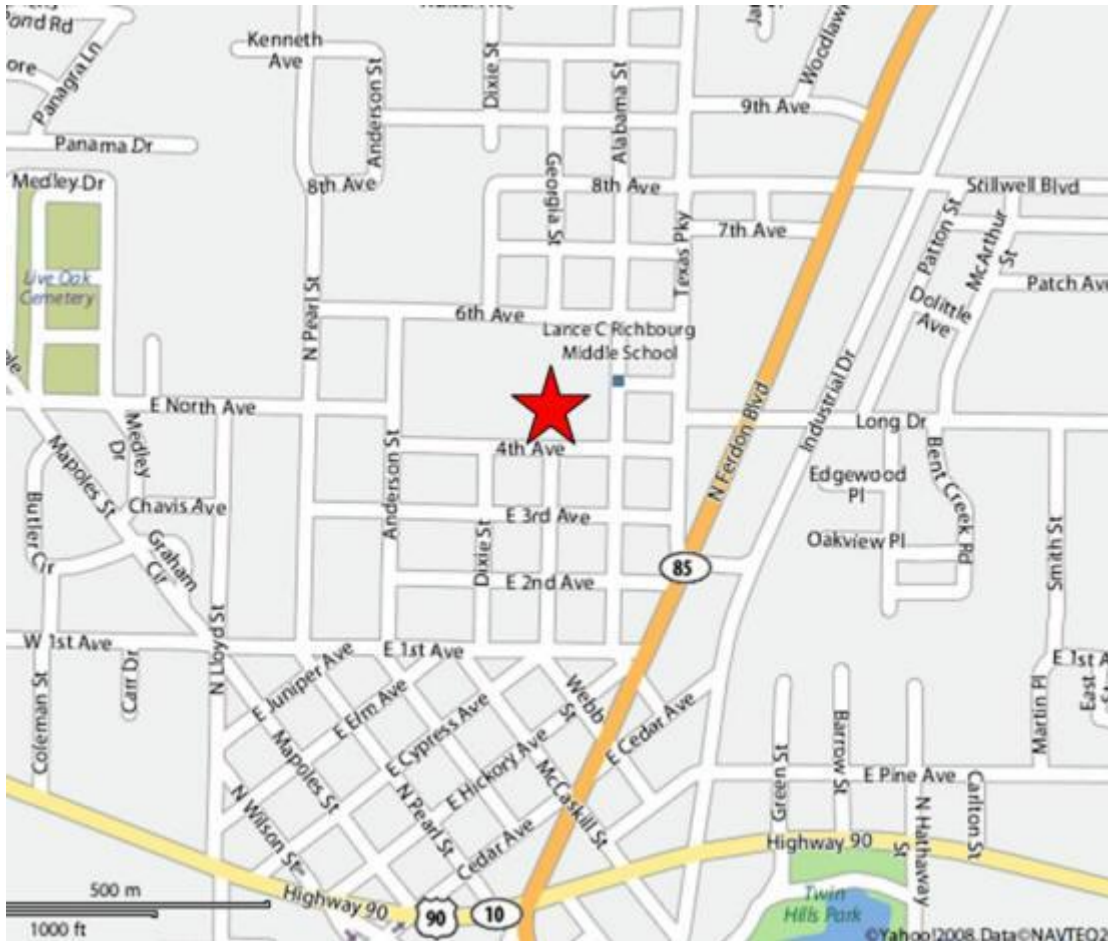

## School Location and Directions

Northwood Elementary School is located in central Crestview, just a few blocks north of the intersection of Highway FL-85 and US-90.

Driving directions appear below the map.

### **Driving directions from Fort Walton Beach and Niceville**

Take FL-85 (Eglin Parkway in Fort Walton Beach, John Sims Parkway in Niceville) north toward Interstate 10.

Continue under the Interstate 10 overpass.

Continue approximately 3.4 miles north, crossing U.S. 90 in the process.

Turn left onto 8th Avenue (traffic light)

After going one block, turn left onto Texas Parkway.

After going four blocks, turn right onto 4th Avenue.

Northwood Elementary School is one block down on the right.

Fifteen-minute visitor parking is at the front of the school, past the driveway.

The parking lot is past the school on the right.